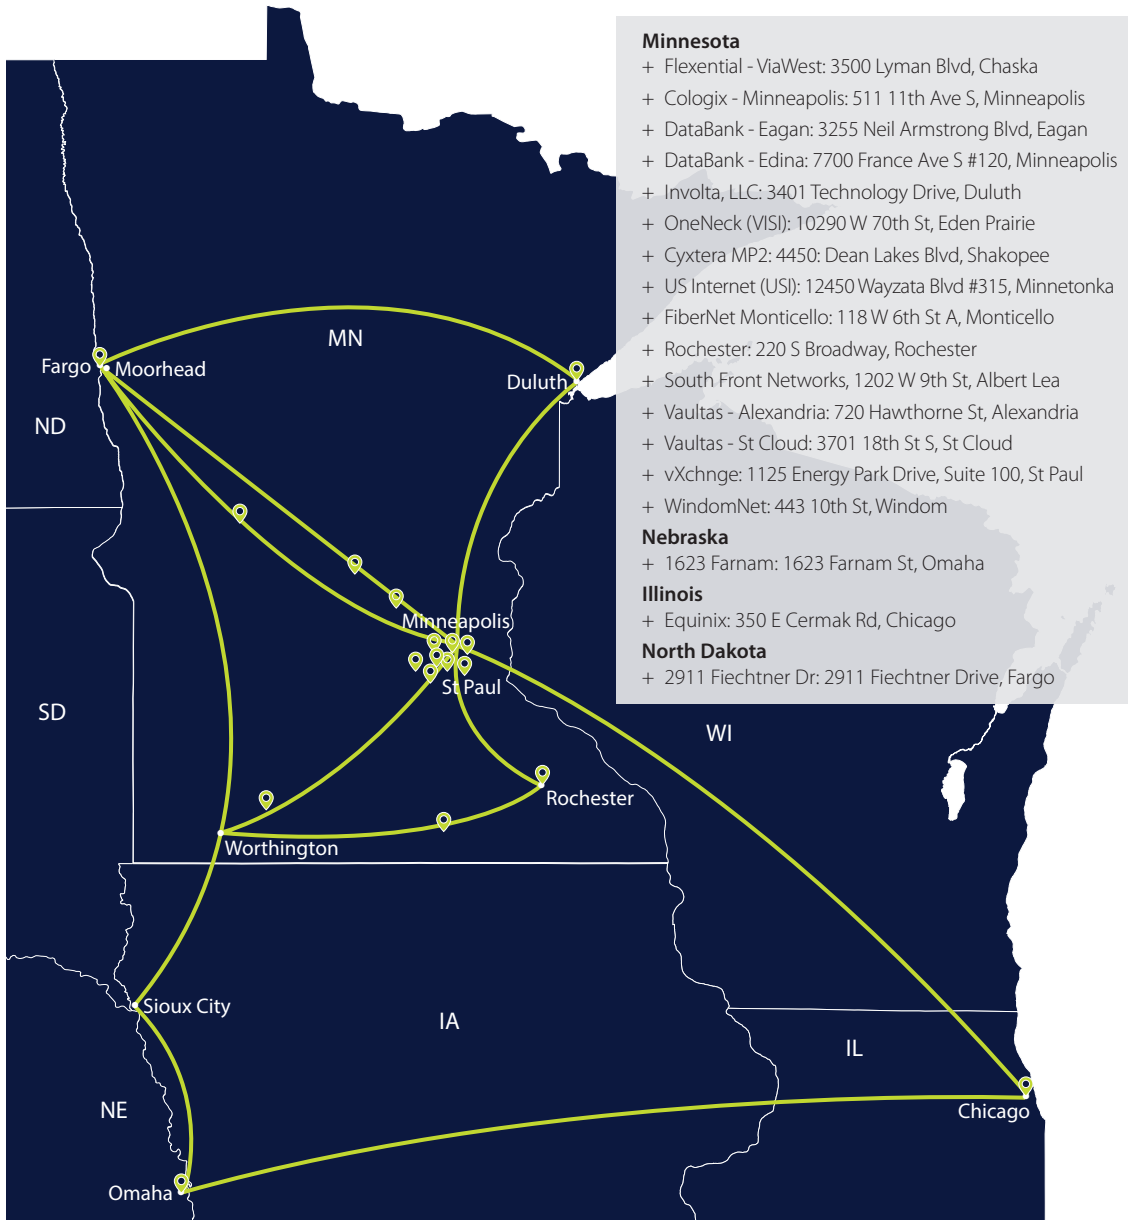

# TRANSPORT YOUR DATA SECURELY TO AND FROM DATA CENTERS

## DIVERSE NETWORK

Work with fiber transport experts! Arvig's unique fiber network of more than 10,000 route miles is built for businesses that want a secure, reliable connection to and from data centers. We are Minnesota-based with 24/7/365 local support and access into data centers located in four states—and growing.

### We help businesses with:

- + Ethernet solutions for point-to-point and point-to-multi-point
- + Wave & Dark Fiber point-to-point solutions
- + Peering for large cloud companies and content providers (Netflix, Facebook, Amazon, Salesforce, Oracle, IBM Cloud, Microsoft Azure)
- + Connections for SaaS (Software as a Service), IaaS (Infrastructure as a Service) and PaaS (Platform as a Service)
- + Enterprise-level business continuity
- + Customer premise to data center and data center to data center connections