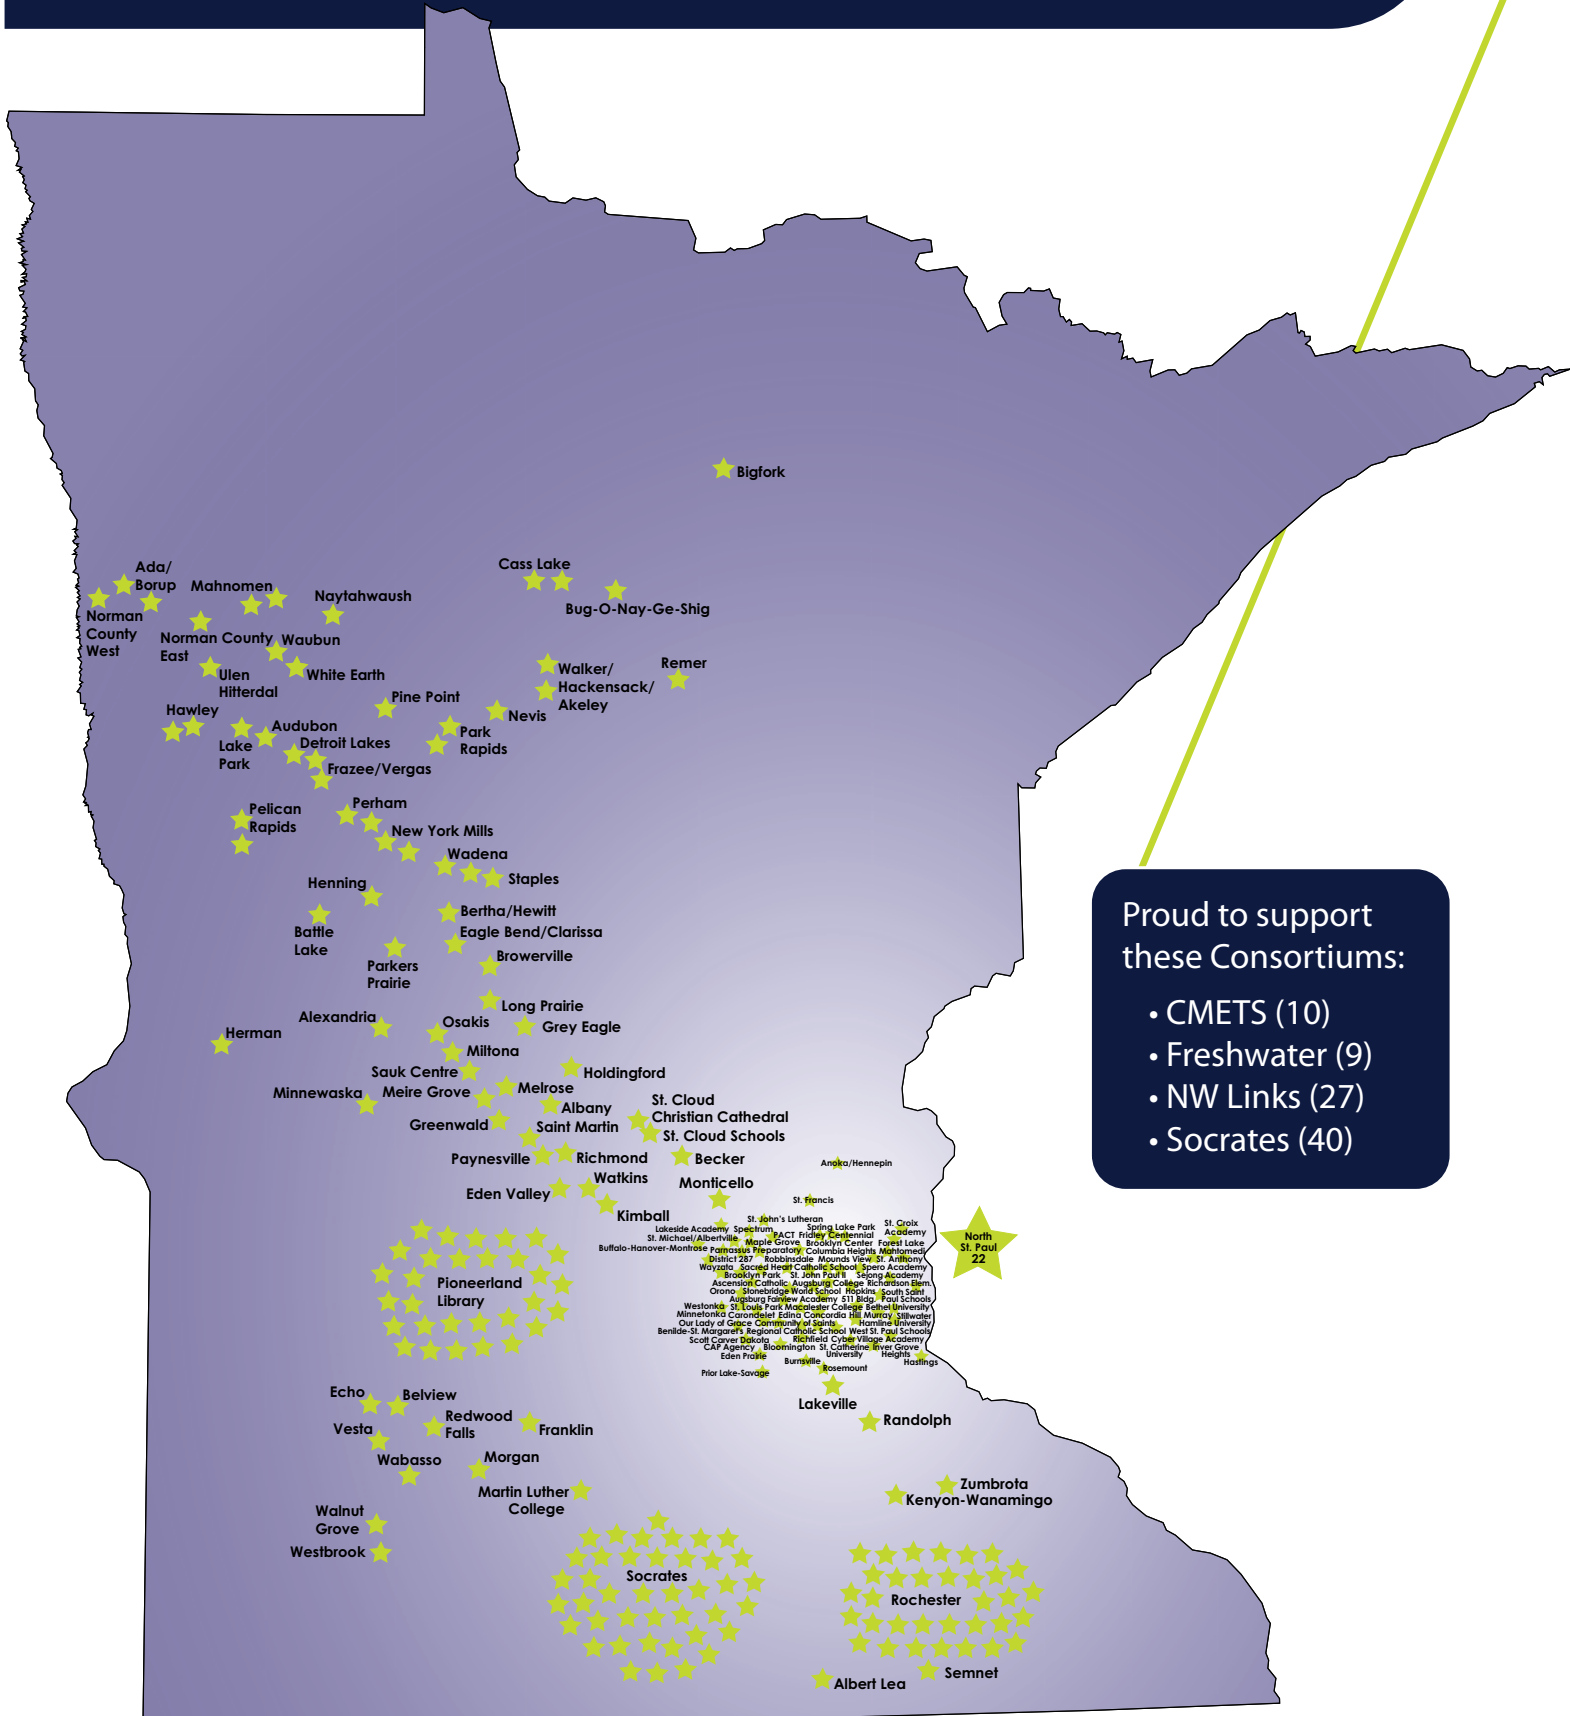

MINNESOTA SCHOOLS WE SERVE

952.236.5646 | arvigbusiness.com

Proud to support these Consortiums:

- CMETS (10)
- Freshwater (9)
- NW Links (27)
- Socrates (40)