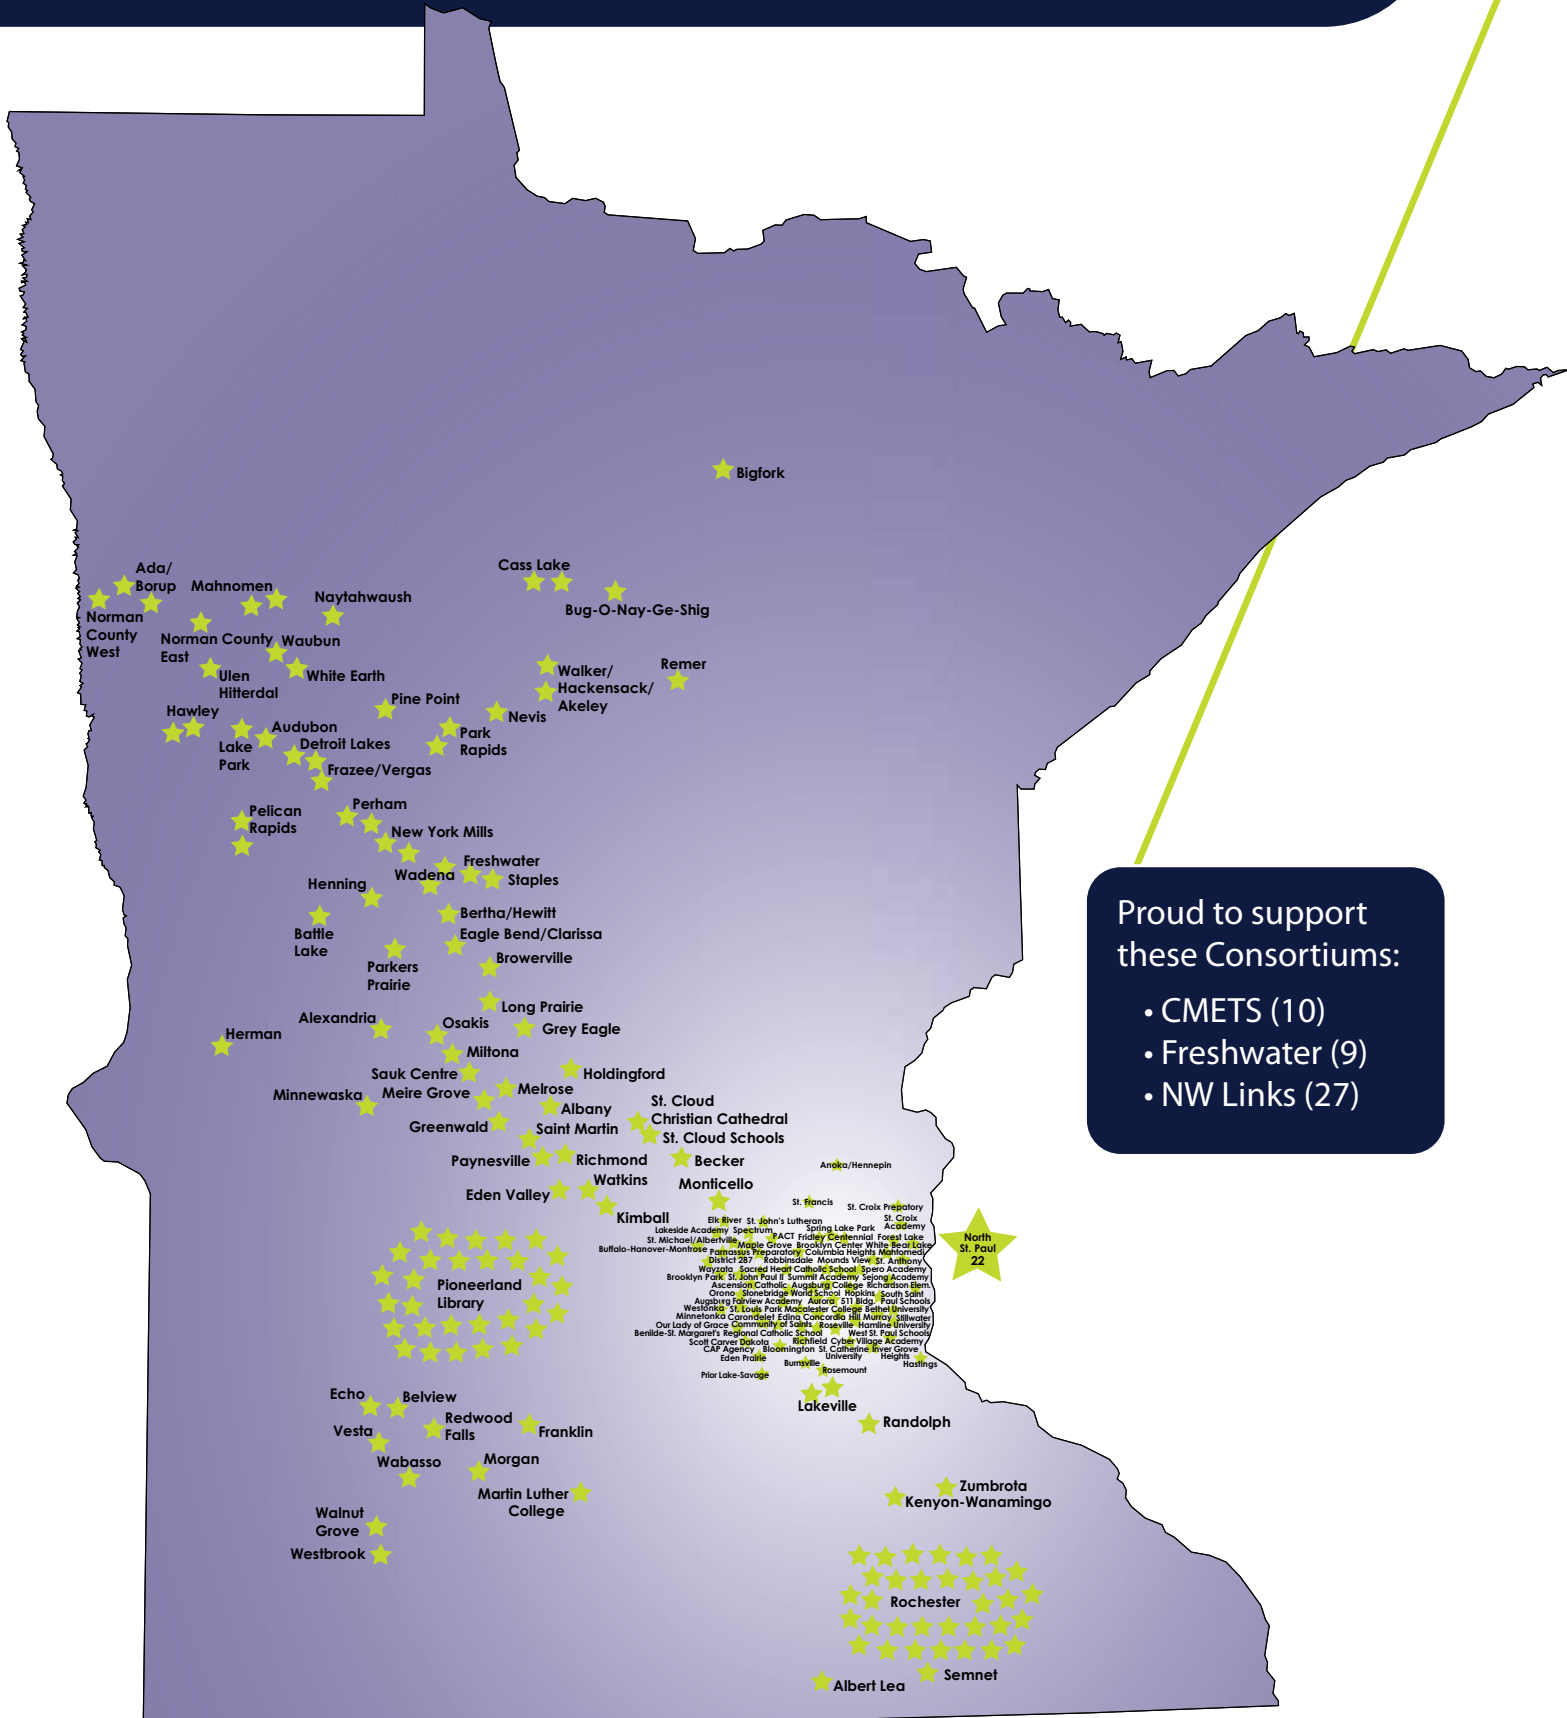

# MINNESOTA SCHOOLS WE SERVE

952.236.5666 | arvigbusiness.com

Proud to support these Consortiums:

- CMETS (10)
- Freshwater (9)
- NW Links (27)